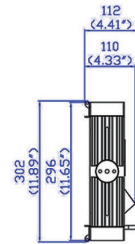

USB Firmware Upgrade

Long LED Lifetime

Side Reflection Lighting System

Quite (No Fan)

Wide Angle

Specifications

LED Chip Type	0.5W 3030 PKG LED + Edge Reflector
Estimated LED Lifetime (hours)	50,000
White Light (K)	2,900-6,000 (VCT)
Color Rendition (%)	CRI 97 / TLCI 97
Dimming (%)	0-100 (16-bit)
Light Aperture Size (mm/inch)	425 x 246 / 16.7 x 9.7
Beam Angle (°)	135
Signal Control	5-Pin DMX In and Out
Individual Control	Smart Touch LCD Controller
Supported Protocol	DMX512 / RDM
(Optional) Supported Protocol	DMX512 Wireless / RDM Wireless
Remote DeviceManagement	Supported
Channel Function	Dimming / CCT
Power Input Voltage	AC 100-240V / 50-60Hz
Power Consumption (W)	200
Ambient Temperature Operation (°C)	-20-45
Body Dimensions (mm/inch) (WHD)	514 x 302 x 112 / 20.2 x 11.9 x 4.4
Full Dimensions with Manual Yoke (mm/inch) (WHD)	566 x 424 x 112 / 22.3 x 16.7 x 4.4
Body Weight (kg/lbs)	7.75 / 17.1
Full Weight with Manual Yoke (kg/lbs)	8.8 / 19.4
Protection Class	IP20

Dimension

Photometric Diagram

E2440	Distance	Value	illuminance
5600K	3m (135°)	349	Lux
	5m (135°)	148	Lux
	7m (135°)	82	Lux
	9m (135°)	50	Lux

WWW.ALPHA-LITE.NET