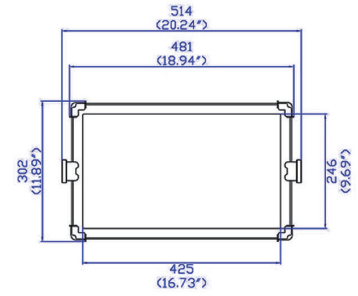

USB Firmware Upgrade

Long LED Lifetime

Side Reflection Lighting System

Quite (No Fan)

Wide Angle

Specifications

LED Chip Type	0.5W 3030 PKG LED + Edge Reflector
Estimated LED Lifetime (hours)	50,000
White Light (K)	2,900-6,000 (VCT)
Color Rendition (%)	CRI 97 / TLCI 97
Dimming (%)	0-100 (16-bit)
Light Aperture Size (mm/inch)	425 x 246 / 16.7 x 9.7
Beam Angle (°)	135
Signal Control	5-Pin DMX In and Out
Individual Control	Smart Touch LCD Controller
Supported Protocol	DMX512 / RDM
(Optional) Supported Protocol	DMX512 Wireless / RDM Wireless
Remote DeviceManagement	Supported
Channel Function	Dimming / CCT
Power Input Voltage	AC 100-240V / 50-60Hz
Power Consumption (W)	200
Ambient Temperature Operation (°C)	-20-45
Body Dimensions (mm/inch) (WHD)	514 x 302 x 112 / 20.2 x 11.9 x 4.4
Full Dimensions with Manual Yoke (mm/inch) (WHD)	566 x 424 x 112 / 22.3 x 16.7 x 4.4
Body Weight (kg/lbs)	7.75 / 17.1
Full Weight with Manual Yoke (kg/lbs)	8.8 / 19.4
Protection Class	IP20

Dimension

Photometric Diagram

E2440	Distance	Value	illuminance
5600K	3m (135°)	349	Lux
	5m (135°)	148	Lux
	7m (135°)	82	Lux
	9m (135°)	50	Lux

WWW.ALPHA-LITE.NET