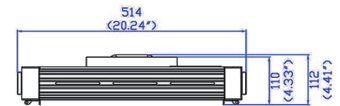

USB Firmware Upgrade

Long LED Lifetime

Side Reflection Lighting System

Quite (No Fan)

Wide Angle

Specifications

LED Chip Type	0.5W 3030 PKG LED + Edge Reflector
Estimated LED Lifetime (hours)	50,000
White Light (K)	2,900-6,000 (VCT)
Color Rendition (%)	CRI 97 / TLCI 97
Dimming (%)	0-100 (16-bit)
Light Aperture Size (mm/inch)	425 x 246 / 16.7 x 9.7
Beam Angle (°)	135
Signal Control	5-Pin DMX In and Out
Individual Control	Smart Touch LCD Controller
Supported Protocol	DMX512 / RDM
(Optional) Supported Protocol	DMX512 Wireless / RDM Wireless
Remote DeviceManagement	Supported
Channel Function	Dimming / CCT
Power Input Voltage	AC 100-240V / 50-60Hz
Power Consumption (W)	200
Ambient Temperature Operation (°C)	-20-45
Body Dimensions (mm/inch) (WHD)	514 x 302 x 112 / 20.2 x 11.9 x 4.4
Full Dimensions with Manual Yoke (mm/inch) (WHD)	566 x 424 x 112 / 22.3 x 16.7 x 4.4
Body Weight (kg/lbs)	7.75 / 17.1
Full Weight with Manual Yoke (kg/lbs)	8.8 / 19.4
Protection Class	IP20

Dimension

Photometric Diagram

E2440	Distance	Value	illuminance
5600K	3m (135°)	349	Lux
	5m (135°)	148	Lux
	7m (135°)	82	Lux
	9m (135°)	50	Lux

WWW.ALPHA-LITE.NET