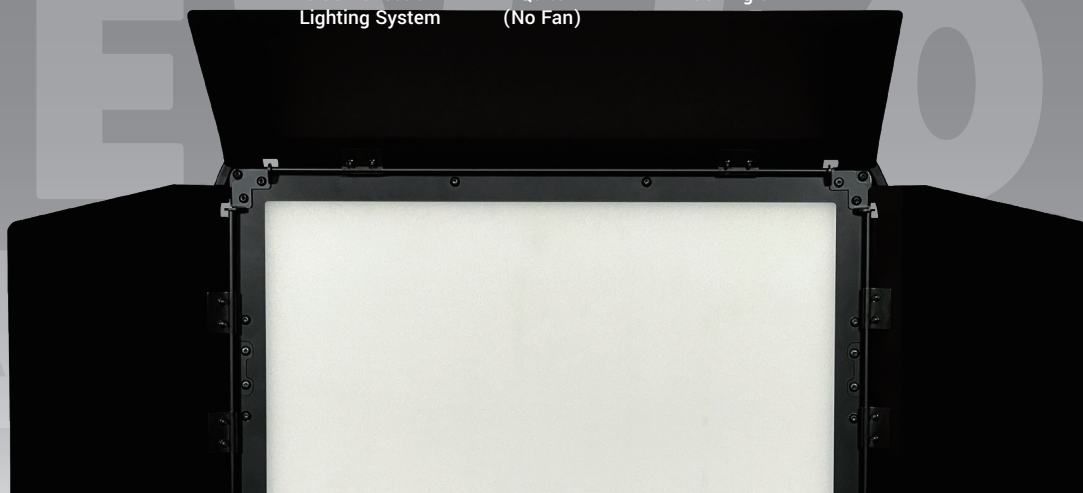

Edge

E2440

ALPHA LITE LED Edge Panel Light Data Sheet

Fixture Information

- Flat light source lighting fixture, which is mainly used in broadcast studio, can create a variety of atmospheres in the set.
- Excellent light quality, and average CRI 95~98 / R9, R12 are CRI 90 or higher
- The LED source sets on the side(edge) with reflection and pattern optical technology applied.
- The LED source is not directly visible, no glare and extremely soft light distribution
- No fan and noiseless
- 2,900~6,000K color temperature control function
- Support RDM network communication and various mode setting possible
- Smart touch control method makes it easy and convenient to check all information at a glance
- Long life, reduce maintenance costs and power consumption.

USB Firmware Upgrade

Long LED Lifetime

Side Reflection Lighting System

Quite (No Fan)

Wide Angle

Specifications

LED Chip Type	0.5W 3030 PKG LED + Edge Reflector
Estimated LED Lifetime (hours)	50,000
White Light (K)	2,900-6,000 (VCT)
Color Rendition (%)	CRI 97 / TLCI 97
Dimming (%)	0-100 (16-bit)
Light Aperture Size (mm/inch)	425 x 246 / 16.7 x 9.7
Beam Angle (°)	135
Signal Control	5-Pin DMX In and Out
Individual Control	Smart Touch LCD Controller
Supported Protocol	DMX512 / RDM
(Optional) Supported Protocol	DMX512 Wireless / RDM Wireless
Remote DeviceManagement	Supported
Channel Function	Dimming / CCT
Power Input Voltage	AC 100-240V / 50-60Hz
Power Consumption (W)	200
Ambient Temperature Operation (°C)	-20-45
Body Dimensions (mm/inch) (WHD)	514 x 302 x 112 / 20.2 x 11.9 x 4.4
Full Dimensions with Manual Yoke (mm/inch) (WHD)	566 x 424 x 112 / 22.3 x 16.7 x 4.4
Body Weight (kg/lbs)	7.75 / 17.1
Full Weight with Manual Yoke (kg/lbs)	8.8 / 19.4
Protection Class	IP20

Dimension

Photometric Diagram

E2440	Distance	Value	illuminance
5600K	3m (135°)	349	Lux
	5m (135°)	148	Lux
	7m (135°)	82	Lux
	9m (135°)	50	Lux

WWW.ALPHA-LITE.NET