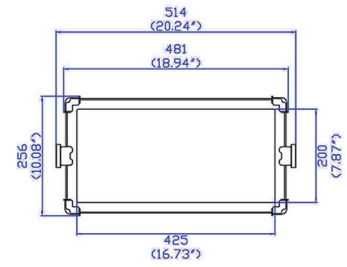

USB Firmware Upgrade

Long LED Lifetime

Side Reflection Lighting System

Quite (No Fan)

Wide Angle

Specifications

LED Chip Type	0.5W 3030 PKG LED + Edge Reflector
Estimated LED Lifetime (hours)	50,000
White Light (K)	2,900-6,000 (VCT)
Color Rendition (%)	CRI 97 / TLCI 97
Dimming (%)	0-100 (16-bit)
Light Aperture Size (mm/inch)	425 x 200 / 16.7 x 7.9
Beam Angle (°)	135
Signal Control	5-Pin DMX In and Out
Individual Control	Smart Touch LCD Controller
Supported Protocol	DMX512 / RDM
(Optional) Supported Protocol	DMX512 Wireless / RDM Wireless
Remote Device Management	Supported
Channel Function	Dimming / CCT
Power Input Voltage	AC 100-240V / 50-60Hz
Power Consumption (W)	150
Ambient Temperature Operation (°C)	-20-45
Body Dimensions (mm/inch) (WHD)	514 x 256 x 112 / 20.2 x 10.1 x 4.4
Full Dimensions with Manual Yoke (mm/inch) (WHD)	566 x 355 x 112 / 22.3 x 14 x 4.4
Body Weight (kg/lbs)	6.8 / 15
Full Weight with Manual Yoke (kg/lbs)	7.7 / 17
Protection Class	IP20

Dimension

Photometric Diagram

E2040	Distance	Value	illuminance
5600K	3m (135°)	277	Lux
	5m (135°)	123	Lux
	7m (135°)	69	Lux
	9m (135°)	41	Lux

WWW.ALPHA-LITE.NET