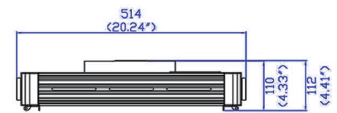

USB Firmware Upgrade

Long LED Lifetime

Side Reflection Lighting System

Quite (No Fan)

Wide Angle

Specifications

LED Chip Type	0.5W 3030 PKG LED + Edge Reflector
Estimated LED Lifetime (hours)	50,000
White Light (K)	2,900-6,000 (VCT)
Color Rendition (%)	CRI 97 / TLCI 97
Dimming (%)	0-100 (16-bit)
Light Aperture Size (mm/inch)	425 x 200 / 16.7 x 7.9
Beam Angle (°)	135
Signal Control	5-Pin DMX In and Out
Individual Control	Smart Touch LCD Controller
Supported Protocol	DMX512 / RDM
(Optional) Supported Protocol	DMX512 Wireless / RDM Wireless
Remote Device Management	Supported
Channel Function	Dimming / CCT
Power Input Voltage	AC 100-240V / 50-60Hz
Power Consumption (W)	150
Ambient Temperature Operation (°C)	-20-45
Body Dimensions (mm/inch) (WHD)	514 x 256 x 112 / 20.2 x 10.1 x 4.4
Full Dimensions with Manual Yoke (mm/inch) (WHD)	566 x 355 x 112 / 22.3 x 14 x 4.4
Body Weight (kg/lbs)	6.8 / 15
Full Weight with Manual Yoke (kg/lbs)	7.7 / 17
Protection Class	IP20

Dimension

Photometric Diagram

E2040	Distance	Value	illuminance
5600K	3m (135°)	277	Lux
	5m (135°)	123	Lux
	7m (135°)	69	Lux
	9m (135°)	41	Lux

WWW.ALPHA-LITE.NET