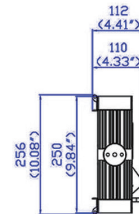

USB Firmware Upgrade

Long LED Lifetime

Side Reflection Lighting System

Quite (No Fan)

Wide Angle

Specifications

LED Chip Type	0.5W 3030 PKG LED + Edge Reflector
Estimated LED Lifetime (hours)	50,000
White Light (K)	2,900-6,000 (VCT)
Color Rendition (%)	CRI 97 / TLCI 97
Dimming (%)	0-100 (16-bit)
Light Aperture Size (mm/inch)	425 x 200 / 16.7 x 7.9
Beam Angle (°)	135
Signal Control	5-Pin DMX In and Out
Individual Control	Smart Touch LCD Controller
Supported Protocol	DMX512 / RDM
(Optional) Supported Protocol	DMX512 Wireless / RDM Wireless
Remote Device Management	Supported
Channel Function	Dimming / CCT
Power Input Voltage	AC 100-240V / 50-60Hz
Power Consumption (W)	150
Ambient Temperature Operation (°C)	-20-45
Body Dimensions (mm/inch) (WHD)	514 x 256 x 112 / 20.2 x 10.1 x 4.4
Full Dimensions with Manual Yoke (mm/inch) (WHD)	566 x 355 x 112 / 22.3 x 14 x 4.4
Body Weight (kg/lbs)	6.8 / 15
Full Weight with Manual Yoke (kg/lbs)	7.7 / 17
Protection Class	IP20

Dimension

Photometric Diagram

E2040	Distance	Value	illuminance
5600K	3m (135°)	277	Lux
	5m (135°)	123	Lux
	7m (135°)	69	Lux
	9m (135°)	41	Lux

WWW.ALPHA-LITE.NET