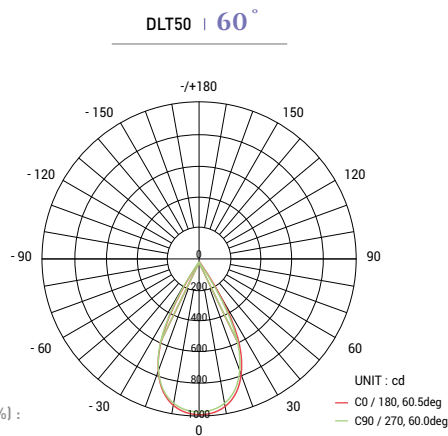

Luminous Intensity Distribution Diagram

WWW.ALPHA-LITE.NET