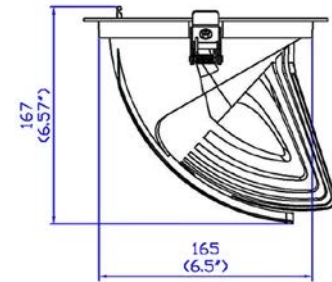

## Specifications

LED Chip Type	50W
Estimated LED Lifetime (hours)	50,000
White Light (K)	3200 / 5600 (FCT)
Color Rendition (%)	CRI 97 / TLCI 97
Dimming (%)	0-100 (16-bit)
Cut-off Size Diameter (mm/inch)	175-183 / 6.9-7.2
Beam Angle (°)	15 / 24 / 40 / 60
Tilt (°)	0-60
Signal Control	3-Pin DMX In and Through
Individual Control	Dip Switch
Supported Protocol	DMX512
(Optional) Supported Protocol	DMX512 Wireless
Remote Device Management	Not Supported
Channel Function	Dimming
Power Input Voltage	AC 200-240V
Power Consumption (W)	52
Ambient Temperature Operation (°C)	-20-45
Body Dimensions (mm/inch) (WHD)	ø190 x 130
Body Weight (kg/lbs)	1.4 / 3.1
Protection Class	IP20

## Dimension