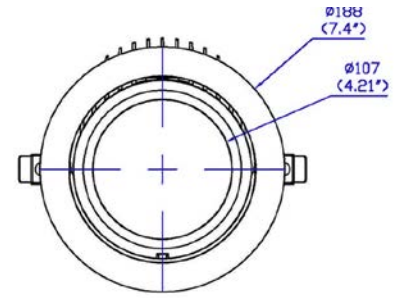

## Specifications

LED Chip Type	50W
Estimated LED Lifetime (hours)	50,000
White Light (K)	3200 / 5600 (FCT)
Color Rendition (%)	CRI 97 / TLCI 97
Dimming (%)	0-100 (16-bit)
Cut-off Size Diameter (mm/inch)	175-183 / 6.9-7.2
Beam Angle (°)	15 / 24 / 40 / 60
Tilt (°)	0-60
Signal Control	3-Pin DMX In and Through
Individual Control	Dip Switch
Supported Protocol	DMX512
(Optional) Supported Protocol	DMX512 Wireless
Remote Device Management	Not Supported
Channel Function	Dimming
Power Input Voltage	AC 200-240V
Power Consumption (W)	52
Ambient Temperature Operation (°C)	-20-45
Body Dimensions (mm/inch) (WHD)	ø190 x 130
Body Weight (kg/lbs)	1.4 / 3.1
Protection Class	IP20

## Dimension