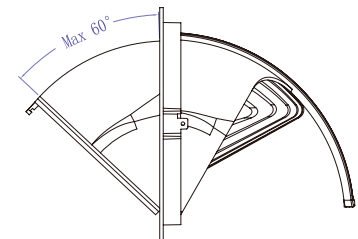

## Specifications

LED Chip Type	50W
Estimated LED Lifetime (hours)	50,000
White Light (K)	3200 / 5600 (FCT)
Color Rendition (%)	CRI 97 / TLCI 97
Dimming (%)	0-100 (16-bit)
Cut-off Size Diameter (mm/inch)	175-183 / 6.9-7.2
Beam Angle (°)	15 / 24 / 40 / 60
Tilt (°)	0-60
Signal Control	3-Pin DMX In and Through
Individual Control	Dip Switch
Supported Protocol	DMX512
(Optional) Supported Protocol	DMX512 Wireless
Remote Device Management	Not Supported
Channel Function	Dimming
Power Input Voltage	AC 200-240V
Power Consumption (W)	52
Ambient Temperature Operation (°C)	-20-45
Body Dimensions (mm/inch) (WHD)	ø190 x 130
Body Weight (kg/lbs)	1.4 / 3.1
Protection Class	IP20

## Dimension