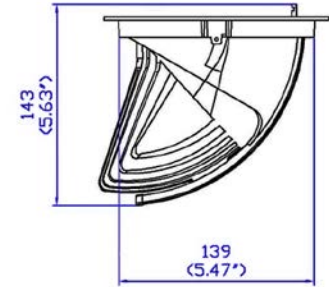

Specifications

LED Chip Type	35W
Estimated LED Lifetime (hours)	50,000
White Light (K)	3200 / 5600 (FCT)
Color Rendition (%)	CRI 97 / TLCI 97
Dimming (%)	0-100 (16-bit)
Cut-off Size Diameter (mm/inch)	145-153 / 5.7-6
Beam Angle (°)	15 / 24 / 40 / 60
Tilt (°)	0-60
Signal Control	3-Pin DMX In and Through
Individual Control	Dip Switch
Supported Protocol	DMX512
(Optional) Supported Protocol	DMX512 Wireless
Remote Device Management	Not Supported
Channel Function	Dimming
Power Input Voltage	AC 200-240V
Power Consumption (W)	32
Ambient Temperature Operation (°C)	-20-45
Body Dimensions (mm/inch) (WHD)	ø160 x 135
Body Weight (kg/lbs)	1 / 2.2
Protection Class	IP20

Dimension