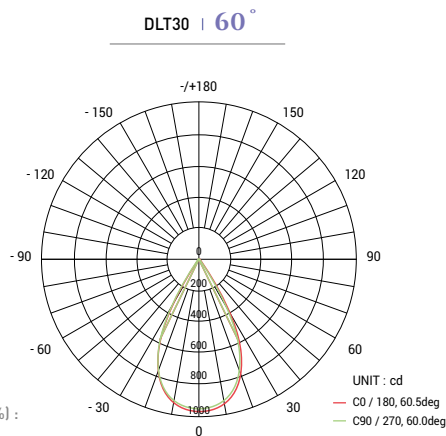

Ultra HD
Lighting Quality

High CRI
True Color

High TLCI
True Color

Flicker Free

Long LED
Lifetime

Quiet
(No Fan)

Adjustable

DLT30
DATA SHEET

Specifications

LED Chip Type	35W
Estimated LED Lifetime (hours)	50,000
White Light (K)	3200 / 5600 (FCT)
Color Rendition (%)	CRI 97 / TLCI 97
Dimming (%)	0-100 (16-bit)
Cut-off Size Diameter (mm/inch)	145-153 / 5.7-6
Beam Angle (°)	15 / 24 / 40 / 60
Tilt (°)	0-60
Signal Control	3-Pin DMX In and Through
Individual Control	Dip Switch
Supported Protocol	DMX512
(Optional) Supported Protocol	DMX512 Wireless
Remote Device Management	Not Supported
Channel Function	Dimming
Power Input Voltage	AC 200-240V
Power Consumption (W)	32
Ambient Temperature Operation (°C)	-20-45
Body Dimensions (mm/inch) (WHD)	ø160 x 135
Body Weight (kg/lbs)	1 / 2.2
Protection Class	IP20

Dimension

Luminous Intensity Distribution Diagram

WWW.ALPHA-LITE.NET