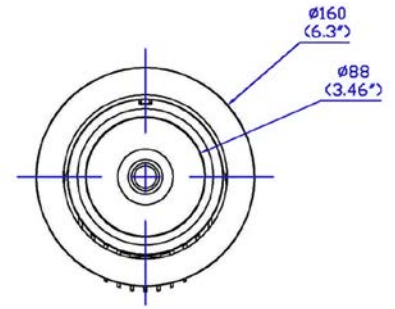

Specifications

LED Chip Type	35W
Estimated LED Lifetime (hours)	50,000
White Light (K)	3200 / 5600 (FCT)
Color Rendition (%)	CRI 97 / TLCI 97
Dimming (%)	0-100 (16-bit)
Cut-off Size Diameter (mm/inch)	145-153 / 5.7-6
Beam Angle (°)	15 / 24 / 40 / 60
Tilt (°)	0-60
Signal Control	3-Pin DMX In and Through
Individual Control	Dip Switch
Supported Protocol	DMX512
(Optional) Supported Protocol	DMX512 Wireless
Remote Device Management	Not Supported
Channel Function	Dimming
Power Input Voltage	AC 200-240V
Power Consumption (W)	32
Ambient Temperature Operation (°C)	-20-45
Body Dimensions (mm/inch) (WHD)	ø160 x 135
Body Weight (kg/lbs)	1 / 2.2
Protection Class	IP20

Dimension