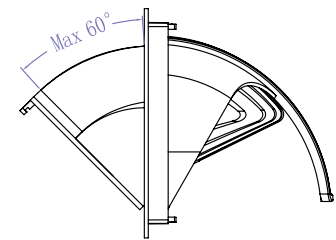

Luminous Intensity Distribution Diagram