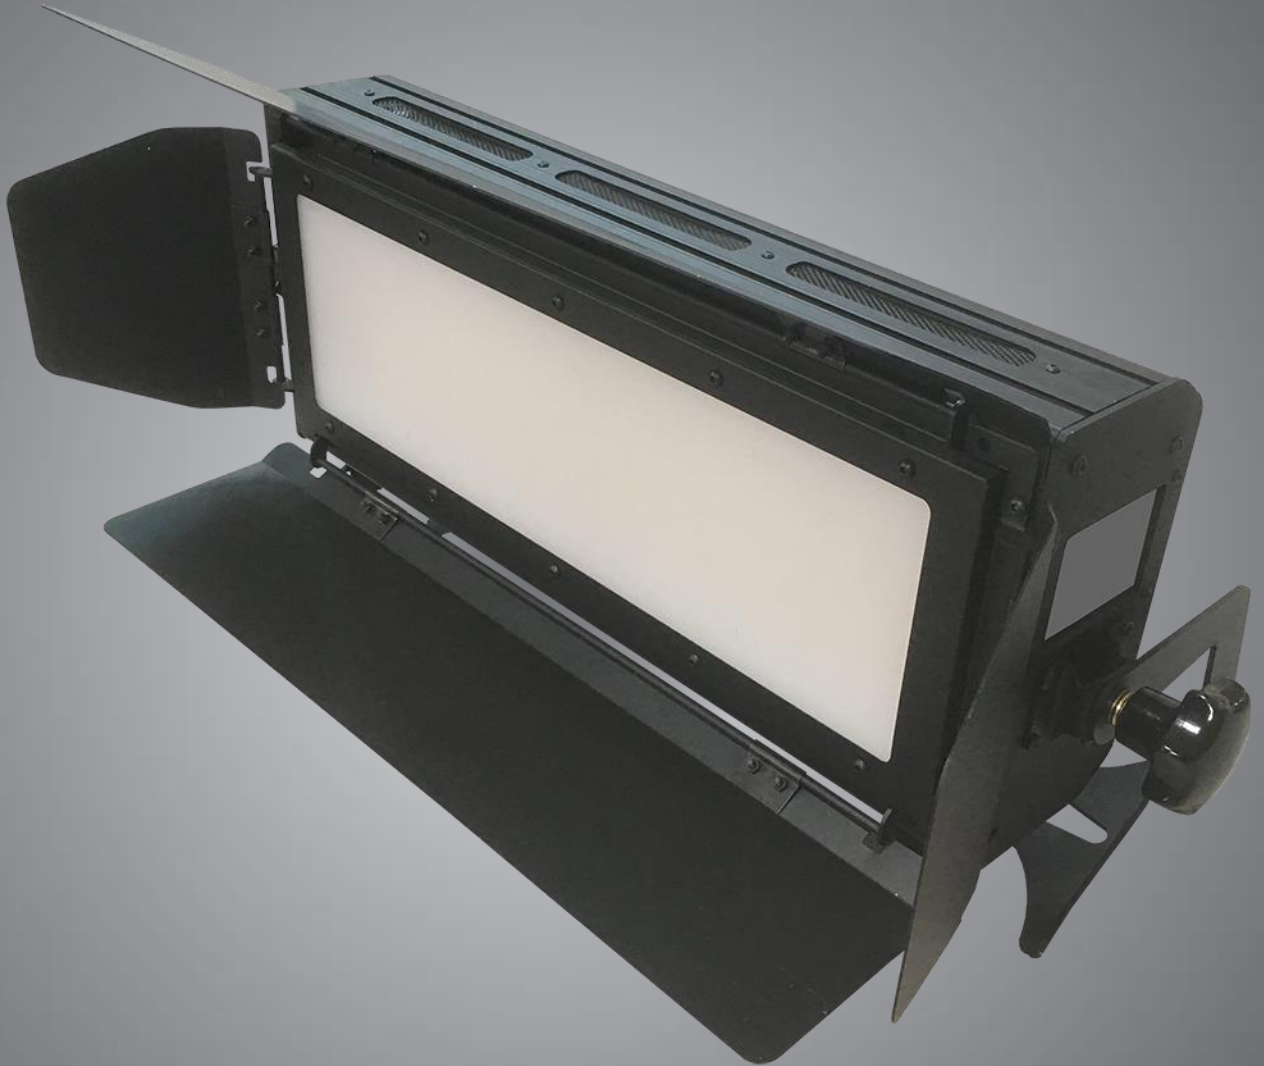

LED FOOT LIGHT

 ALPHA LITE

L500B

High CRI
True Color

High CRI
True Color

Flicker Free

Smart Touch
Control

USB Firmware
Upgrade

Long
LED Lifetime

■ Fixture Information

- Flat light source lighting fixture, which is mainly used in broadcast studio
- It is installed in front of a person and used for highlighting the person.
- Excellent light quality, and average CRI 95~98 / R9, R12 are CRI 90 or higher
- The LED source is not directly visible, no glare and extremely soft light distribution
- 2900~6000K color temperature control function
- Support RDM network communication and various mode setting possible
- Smart touch control method makes it easy and convenient to check all information at a glance
- Battery attach available.
- Long life, reduce maintenance costs and power consumption.

■ Fixture Information

| | |
|-------------------------|--|
| Power Input Voltage | AC 100 ~ 240V, 50/60Hz |
| Battery Voltage Range | 14.4V DC |
| Power Consumption (Max) | 120W |
| LED Chip | 0.5W |
| Beam Angle | 135° |
| Color Temperature | Full 2,900 - 6,000K (VCT) / (Option) Min 2800 - Max 6500K |
| Dimming | 0~100% 16-bit |
| Supported Protocols | DMX512 / DMX512 RDM / Option Wireless DMX512 / Wireless RDM |
| Dimension (mm / inch) | 605 x 209 x 189 / 23.8 x 8.2 x 7.4 (WHD) |
| Weight (kg / lbs) | 8.4 / 18.5 |