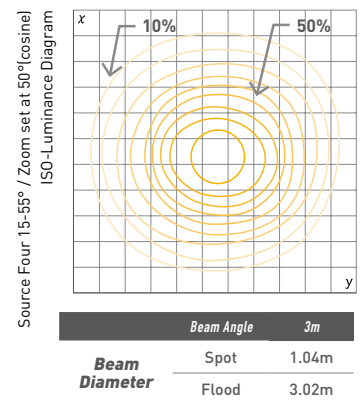

Specifications

LED Chip Type	300W CSP LED
Estimated LED Lifetime (hours)	50,000
White Light (K)	2,900-6,000 (VCT) / (Option) Min 2800 - Max 6500K
Color Rendition (%)	CRI 98 / TLCI 98
Dimming (%)	0-100 (16-bit)
Lens Diameter (mm/inch)	170 / 6.7
Beam Angle (°)	15-55
Signal Control	5-Pin DMX In and Out
Individual Control	Smart Touch LCD Controller
Supported Protocol	DMX512 / RDM
(Optional) Supported Protocol	DMX512 Wireless / RDM Wireless
Remote Device Management	Supported
Channel Function	Dimming / CCT
Power Input Voltage	AC 100-240V / 50-60Hz
Power Consumption (W)	200
Ambient Temperature Operation (°C)	-20-45
Body Dimensions (mm/inch) (WHD)	262 x 322 x 386 / 10.31 x 12.7 x 15.2
Full Dimensions with Manual Yoke (mm/inch) (WHD)	345 x 482 x 386 / 13.6 x 18.9 x 15.2
Body Weight (kg/lbs)	7.2 / 15.8
Full Weight with Manual Yoke (kg/lbs)	8.4 / 18.5
Protection Class	IP20

Dimension

Photometric Diagram

FS1000M	Distance	Value	illuminance
5600K	3m (50°)	821	Lux
	5m (50°)	312	Lux
	7m (50°)	163	Lux
	9m (50°)	99	Lux

WWW.ALPHA-LITE.NET