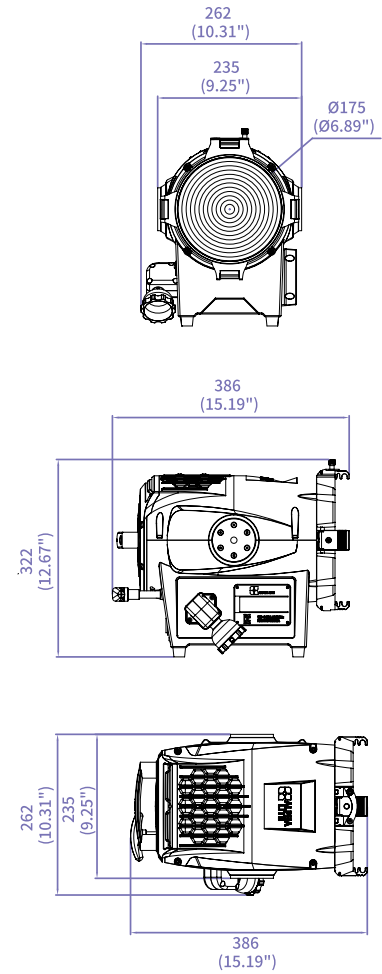

Specifications

LED Chip Type	300W CSP LED
Estimated LED Lifetime (hours)	50,000
White Light (K)	2,900-6,000 (VCT) / (Option) Min 2800 - Max 6500K
Color Rendition (%)	CRI 98 / TLCI 98
Dimming (%)	0-100 (16-bit)
Lens Diameter (mm/inch)	170 / 6.7
Beam Angle (°)	15-55
Signal Control	5-Pin DMX In and Out
Individual Control	Smart Touch LCD Controller
Supported Protocol	DMX512 / RDM
(Optional) Supported Protocol	DMX512 Wireless / RDM Wireless
Remote Device Management	Supported
Channel Function	Dimming / CCT
Power Input Voltage	AC 100-240V / 50-60Hz
Power Consumption (W)	200
Ambient Temperature Operation (°C)	-20-45
Body Dimensions (mm/inch) (WHD)	262 x 322 x 386 / 10.31 x 12.7 x 15.2
Full Dimensions with Manual Yoke (mm/inch) (WHD)	345 x 482 x 386 / 13.6 x 18.9 x 15.2
Body Weight (kg/lbs)	7.2 / 15.8
Full Weight with Manual Yoke (kg/lbs)	8.4 / 18.5
Protection Class	IP20

Dimension

Photometric Diagram

FS1000M	Distance	Value	illuminance
5600K	3m (50°)	821	Lux
	5m (50°)	312	Lux
	7m (50°)	163	Lux
	9m (50°)	99	Lux

WWW.ALPHA-LITE.NET