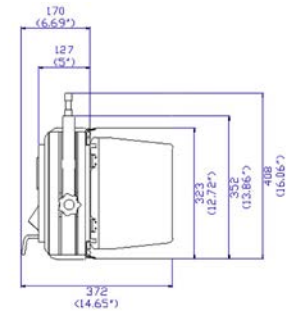

## Specifications

LED Chip Type	0.5W 5050 PKG LED
Estimated LED Lifetime (hours)	50,000
White Light (K)	2,900-6,000 (VCT)
Color Rendition (%)	CRI 98 / TLCI 98
Dimming (%)	0-100 (16-bit)
Light Aperture Size (mm/inch)	369 x 238 / 14.5 x 9.4
Beam Angle (°)	135
Signal Control	5-Pin DMX In and Out
Individual Control	Smart Touch LCD Controller
Supported Protocol	DMX512 / RDM
(Optional) Supported Protocol	DMX512 Wireless / RDM Wireless
Remote DeviceManagement	Supported
Channel Function	Dimming / CCT
Power Input Voltage	AC 100-240V / 50-60Hz
Power Consumption (W)	250-300
Ambient Temperature Operation (°C)	-20-45
Body Dimensions (mm/inch) (WHD)	482 x 320 x 170 / 19 x 12.6 x 6.7
Full Dimensions with Manual Yoke (mm/inch) (WHD)	578 x 408 x 170 / 22.8 x 16.1 x 6.7
Body Weight (kg/lbs)	6.7 / 14.8
Full Weight with Manual Yoke (kg/lbs)	7.7 / 17
Protection Class	IP20

## Dimension