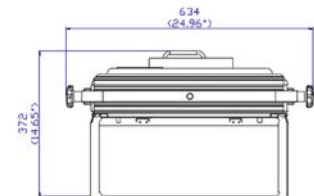

## Specifications

LED Chip Type	0.5W 5050 PKG LED
Estimated LED Lifetime (hours)	50,000
White Light (K)	2,900-6,000 (VCT)
Color Rendition (%)	CRI 98 / TLCI 98
Dimming (%)	0-100 (16-bit)
Light Aperture Size (mm/inch)	369 x 238 / 14.5 x 9.4
Beam Angle (°)	135
Signal Control	5-Pin DMX In and Out
Individual Control	Smart Touch LCD Controller
Supported Protocol	DMX512 / RDM
(Optional) Supported Protocol	DMX512 Wireless / RDM Wireless
Remote DeviceManagement	Supported
Channel Function	Dimming / CCT
Power Input Voltage	AC 100-240V / 50-60Hz
Power Consumption (W)	250-300
Ambient Temperature Operation (°C)	-20-45
Body Dimensions (mm/inch) (WHD)	482 x 320 x 170 / 19 x 12.6 x 6.7
Full Dimensions with Manual Yoke (mm/inch) (WHD)	578 x 408 x 170 / 22.8 x 16.1 x 6.7
Body Weight (kg/lbs)	6.7 / 14.8
Full Weight with Manual Yoke (kg/lbs)	7.7 / 17
Protection Class	IP20

## Dimension