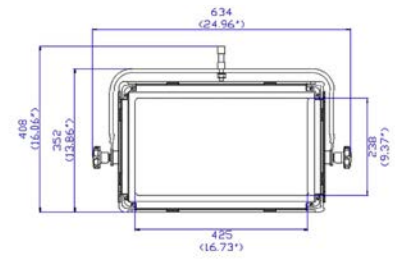

## Specifications

LED Chip Type	0.5W 5050 PKG LED
Estimated LED Lifetime (hours)	50,000
White Light (K)	2,900-6,000 (VCT)
Color Rendition (%)	CRI 98 / TLCI 98
Dimming (%)	0-100 (16-bit)
Light Aperture Size (mm/inch)	369 x 238 / 14.5 x 9.4
Beam Angle (°)	135
Signal Control	5-Pin DMX In and Out
Individual Control	Smart Touch LCD Controller
Supported Protocol	DMX512 / RDM
(Optional) Supported Protocol	DMX512 Wireless / RDM Wireless
Remote DeviceManagement	Supported
Channel Function	Dimming / CCT
Power Input Voltage	AC 100-240V / 50-60Hz
Power Consumption (W)	250-300
Ambient Temperature Operation (°C)	-20-45
Body Dimensions (mm/inch) (WHD)	482 x 320 x 170 / 19 x 12.6 x 6.7
Full Dimensions with Manual Yoke (mm/inch) (WHD)	578 x 408 x 170 / 22.8 x 16.1 x 6.7
Body Weight (kg/lbs)	6.7 / 14.8
Full Weight with Manual Yoke (kg/lbs)	7.7 / 17
Protection Class	IP20

## Dimension