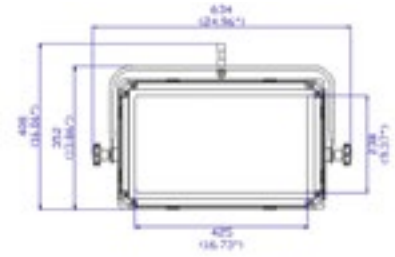

DATA SHEET

Specifications

LED Chip Type	0.5W 5050 PKG LED
Estimated LED Lifetime (hours)	50,000
White Light (K)	2,900-6,000 (VCT)
Color Rendition (%)	CRI 98 / TLCI 98
Dimming (%)	0-100 (16-bit)
Light Aperture Size (mm/inch)	369 x 238 / 14.5 x 9.4
Beam Angle (°)	135
Signal Control	5-Pin DMX In and Out
Individual Control	Smart Touch LCD Controller
Supported Protocol	DMX512 / RDM
(Optional) Supported Protocol	DMX512 Wireless / RDM Wireless
Remote Device Management	Supported
Channel Function	Dimming / CCT
Power Input Voltage	AC 100-240V / 50-60Hz
Power Consumption (W)	200-300
Ambient Temperature Operation (°C)	-20-45
Body Dimensions (mm/inch) (WHD)	482 x 320 x 170 / 19 x 12.6 x 6.7
Full Dimensions with Manual Yoke (mm/inch) (WHD)	578 x 408 x 170 / 22.8 x 16.1 x 6.7
Body Weight (kg/lbs)	6.7 / 14.8
Full Weight with Manual Yoke (kg/lbs)	7.7 / 17
Protection Class	IP20

Dimension

Photometric Diagram

A2440	Distance	Value	illuminance
5600K	3m (135°)	429	Lux
	5m (135°)	200	Lux
	7m (135°)	95	Lux
	9m (135°)	60	Lux