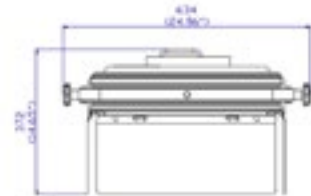

DATA SHEET

Specifications

LED Chip Type	0.5W 5050 PKG LED
Estimated LED Lifetime (hours)	50,000
White Light (K)	2,900-6,000 (VCT)
Color Rendition (%)	CRI 98 / TLCI 98
Dimming (%)	0-100 (16-bit)
Light Aperture Size (mm/inch)	369 x 238 / 14.5 x 9.4
Beam Angle (°)	135
Signal Control	5-Pin DMX In and Out
Individual Control	Smart Touch LCD Controller
Supported Protocol	DMX512 / RDM
(Optional) Supported Protocol	DMX512 Wireless / RDM Wireless
Remote Device Management	Supported
Channel Function	Dimming / CCT
Power Input Voltage	AC 100-240V / 50-60Hz
Power Consumption (W)	200-300
Ambient Temperature Operation (°C)	-20-45
Body Dimensions (mm/inch) (WHD)	482 x 320 x 170 / 19 x 12.6 x 6.7
Full Dimensions with Manual Yoke (mm/inch) (WHD)	578 x 408 x 170 / 22.8 x 16.1 x 6.7
Body Weight (kg/lbs)	6.7 / 14.8
Full Weight with Manual Yoke (kg/lbs)	7.7 / 17
Protection Class	IP20

Dimension

Photometric Diagram

A2440	Distance	Value	illuminance
5600K	3m (135°)	429	Lux
	5m (135°)	200	Lux
	7m (135°)	95	Lux
	9m (135°)	60	Lux