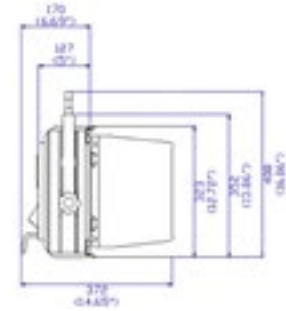

DATA SHEET

Specifications

LED Chip Type	0.5W 5050 PKG LED
Estimated LED Lifetime (hours)	50,000
White Light (K)	2,900-6,000 (VCT)
Color Rendition (%)	CRI 98 / TLCI 98
Dimming (%)	0-100 (16-bit)
Light Aperture Size (mm/inch)	369 x 238 / 14.5 x 9.4
Beam Angle (°)	135
Signal Control	5-Pin DMX In and Out
Individual Control	Smart Touch LCD Controller
Supported Protocol	DMX512 / RDM
(Optional) Supported Protocol	DMX512 Wireless / RDM Wireless
Remote Device Management	Supported
Channel Function	Dimming / CCT
Power Input Voltage	AC 100-240V / 50-60Hz
Power Consumption (W)	200-300
Ambient Temperature Operation (°C)	-20-45
Body Dimensions (mm/inch) (WHD)	482 x 320 x 170 / 19 x 12.6 x 6.7
Full Dimensions with Manual Yoke (mm/inch) (WHD)	578 x 408 x 170 / 22.8 x 16.1 x 6.7
Body Weight (kg/lbs)	6.7 / 14.8
Full Weight with Manual Yoke (kg/lbs)	7.7 / 17
Protection Class	IP20

Dimension

Photometric Diagram

A2440	Distance	Value	illuminance
5600K	3m (135°)	429	Lux
	5m (135°)	200	Lux
	7m (135°)	95	Lux
	9m (135°)	60	Lux