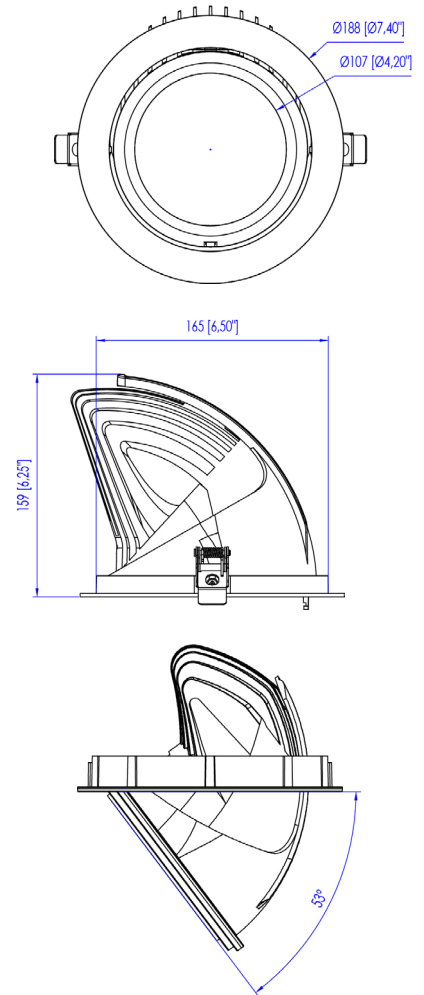

## Specifications

LED Chip Type	50W
Estimated LED Lifetime (hours)	50,000
White Light (K)	3200 / 5600 (FCT)
Color Rendition (%)	CRI 90 / TLCI 90
Dimming (%)	0-100 (16-bit)
Cut-off Size Diameter (mm/inch)	175-183 / 6.9-7.2
Beam Angle (°)	15 / 24 / 40 / 60
Tilt (°)	0-53
Signal Control	3-Pin DMX In and Through
Individual Control	Dip Switch
Supported Protocol	DMX512
(Optional) Supported Protocol	DMX512 Wireless
Remote Device Management	Not Supported
Channel Function	Dimming
Power Input Voltage	AC 200-240V
Power Consumption (W)	52
Ambient Temperature Operation (°C)	-20-45
Body Dimensions (mm/inch) (WHD)	ø188 x 159 / ø7.4 x 6.3
Body Weight (kg/lbs)	1.4 / 3.1
Protection Class	IP20

## Dimension