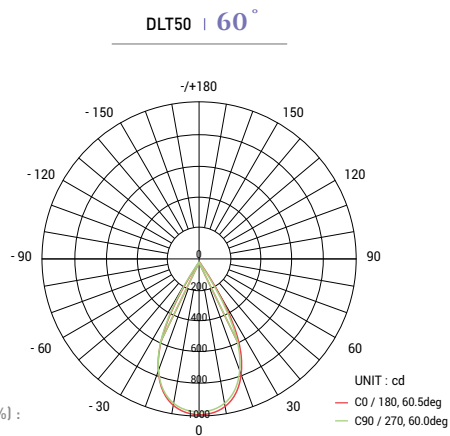

Luminous Intensity Distribution Diagram

WWW.ALPHA-LITE.NET