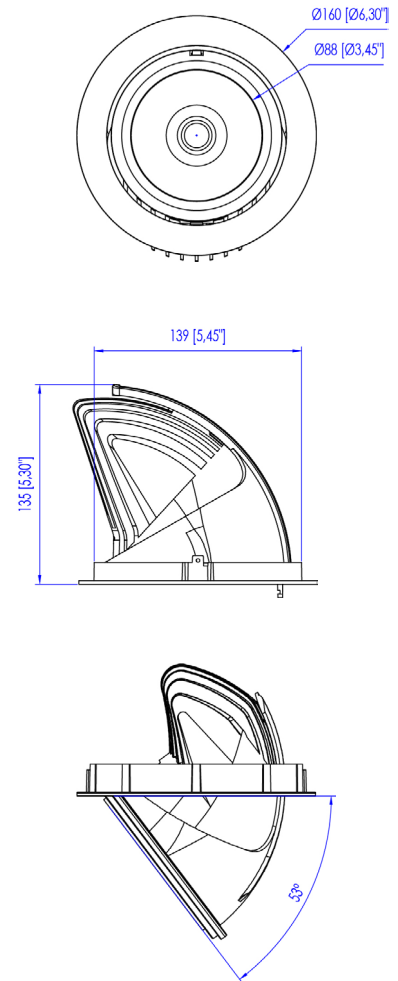

DLT30

ALPHA LITE LED Downlight Data Sheet

Fixture Information

- Universal rotatable/wall washer
- High color rendering of CRI 90 or higher
- COB LED Chip
- All-in-one Main drive controller
- RDM network communication possible
- Maintain the last signal when DMX signal is lost
- Dimming curve selectable (Linear & curve dimming)

Specifications

LED Chip Type	35W
Estimated LED Lifetime (hours)	50,000
White Light (K)	3200 / 5600 (FCT)
Color Rendition (%)	CRI 90 / TLCI 90
Dimming (%)	0-100 (16-bit)
Cut-off Size Diameter (mm/inch)	145-154 / 5.7-6.1
Beam Angle (°)	15 / 24 / 40 / 60
Tilt (°)	0-53
Signal Control	3-Pin DMX In and Through
Individual Control	Dip Switch
Supported Protocol	DMX512
(Optional) Supported Protocol	DMX512 Wireless
Remote Device Management	Not Supported
Channel Function	Dimming
Power Input Voltage	AC 200-240V
Power Consumption (W)	32
Ambient Temperature Operation (°C)	-20-45
Body Dimensions (mm/inch) (WHD)	ø160 x 135 / ø6.3 x 5.3
Body Weight (kg/lbs)	1 / 2.2
Protection Class	IP20

Dimension

Luminous Intensity Distribution Diagram

WWW.ALPHA-LITE.NET