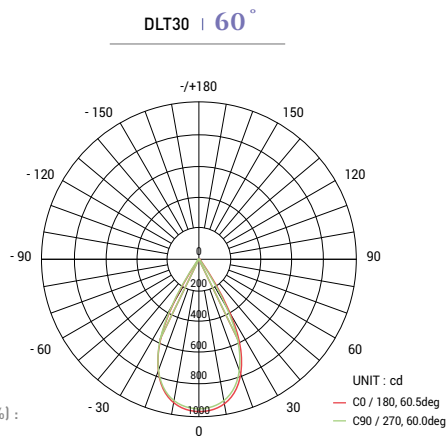

Ultra HD
Lighting Quality

High CRI
True Color

High TLCI
True Color

Flicker Free

Long LED
Lifetime

Quiet
(No Fan)

Adjustable

DLT30
DATA SHEET

Specifications

LED Chip Type	35W
Estimated LED Lifetime (hours)	50,000
White Light (K)	3200 / 5600 (FCT)
Color Rendition (%)	CRI 90 / TLCI 90
Dimming (%)	0-100 (16-bit)
Cut-off Size Diameter (mm/inch)	145-154 / 5.7-6.1
Beam Angle (°)	15 / 24 / 40 / 60
Tilt (°)	0-53
Signal Control	3-Pin DMX In and Through
Individual Control	Dip Switch
Supported Protocol	DMX512
(Optional) Supported Protocol	DMX512 Wireless
Remote Device Management	Not Supported
Channel Function	Dimming
Power Input Voltage	AC 200-240V
Power Consumption (W)	32
Ambient Temperature Operation (°C)	-20-45
Body Dimensions (mm/inch) (WHD)	ø160 x 135 / ø6.3 x 5.3
Body Weight (kg/lbs)	1 / 2.2
Protection Class	IP20

Dimension

Luminous Intensity Distribution Diagram

WWW.ALPHA-LITE.NET