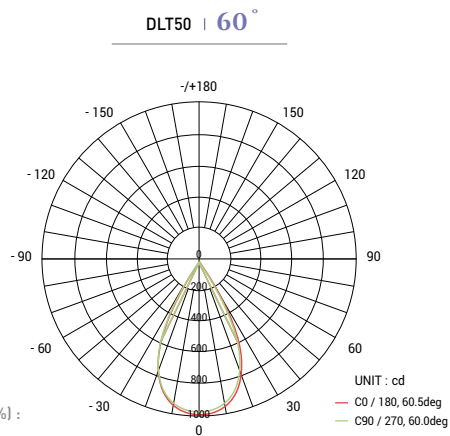

Ultra HD
Lighting Quality

High CRI
True Color

High TLCI
True Color

Flicker Free

Long LED
Lifetime

Quiet
(No Fan)

Adjustable

DLT50
DATA SHEET

Specifications

LED Chip Type	50W
Estimated LED Lifetime (hours)	50,000
White Light (K)	3200 / 5600 (FCT)
Color Rendition (%)	CRI 97 / TLCI 97
Dimming (%)	0-100 (16-bit)
Cut-off Size Diameter (mm/inch)	175-183 / 6.9-7.2
Beam Angle (°)	15 / 24 / 40 / 60
Tilt (°)	0-53
Signal Control	3-Pin DMX In and Through
Individual Control	Dip Switch
Supported Protocol	DMX512
(Optional) Supported Protocol	DMX512 Wireless
Remote Device Management	Not Supported
Channel Function	Dimming
Power Input Voltage	AC 200-240V
Power Consumption (W)	52
Ambient Temperature Operation (°C)	-20-45
Body Dimensions (mm/inch) (WHD)	ø190 x 130
Body Weight (kg/lbs)	1.4 / 3.1
Protection Class	IP20

Dimension

Luminous Intensity Distribution Diagram

WWW.ALPHA-LITE.NET