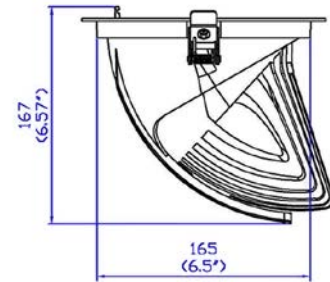

Specifications

LED Chip Type	50W
Estimated LED Lifetime (hours)	50,000
White Light (K)	3200 / 5600 (FCT)
Color Rendition (%)	CRI 97 / TLCI 97
Dimming (%)	0-100 (16-bit)
Cut-off Size Diameter (mm/inch)	175-183 / 6.9-7.2
Beam Angle (°)	15 / 24 / 40 / 60
Tilt (°)	0-53
Signal Control	3-Pin DMX In and Through
Individual Control	Dip Switch
Supported Protocol	DMX512
(Optional) Supported Protocol	DMX512 Wireless
Remote Device Management	Not Supported
Channel Function	Dimming
Power Input Voltage	AC 200-240V
Power Consumption (W)	52
Ambient Temperature Operation (°C)	-20-45
Body Dimensions (mm/inch) (WHD)	ø190 x 130
Body Weight (kg/lbs)	1.4 / 3.1
Protection Class	IP20

Dimension