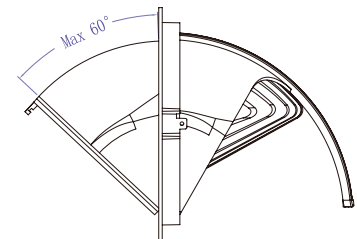

Specifications

LED Chip Type	50W
Estimated LED Lifetime (hours)	50,000
White Light (K)	3200 / 5600 (FCT)
Color Rendition (%)	CRI 97 / TLCI 97
Dimming (%)	0-100 (16-bit)
Cut-off Size Diameter (mm/inch)	175-183 / 6.9-7.2
Beam Angle (°)	15 / 24 / 40 / 60
Tilt (°)	0-53
Signal Control	3-Pin DMX In and Through
Individual Control	Dip Switch
Supported Protocol	DMX512
(Optional) Supported Protocol	DMX512 Wireless
Remote Device Management	Not Supported
Channel Function	Dimming
Power Input Voltage	AC 200-240V
Power Consumption (W)	52
Ambient Temperature Operation (°C)	-20-45
Body Dimensions (mm/inch) (WHD)	ø190 x 130
Body Weight (kg/lbs)	1.4 / 3.1
Protection Class	IP20

Dimension