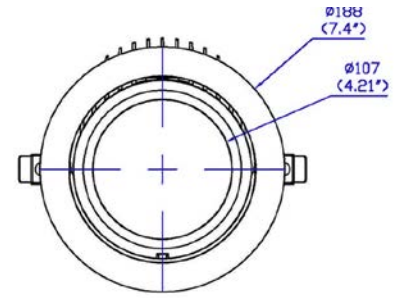

Specifications

LED Chip Type	50W
Estimated LED Lifetime (hours)	50,000
White Light (K)	3200 / 5600 (FCT)
Color Rendition (%)	CRI 97 / TLCI 97
Dimming (%)	0-100 (16-bit)
Cut-off Size Diameter (mm/inch)	175-183 / 6.9-7.2
Beam Angle (°)	15 / 24 / 40 / 60
Tilt (°)	0-53
Signal Control	3-Pin DMX In and Through
Individual Control	Dip Switch
Supported Protocol	DMX512
(Optional) Supported Protocol	DMX512 Wireless
Remote Device Management	Not Supported
Channel Function	Dimming
Power Input Voltage	AC 200-240V
Power Consumption (W)	52
Ambient Temperature Operation (°C)	-20-45
Body Dimensions (mm/inch) (WHD)	ø190 x 130
Body Weight (kg/lbs)	1.4 / 3.1
Protection Class	IP20

Dimension